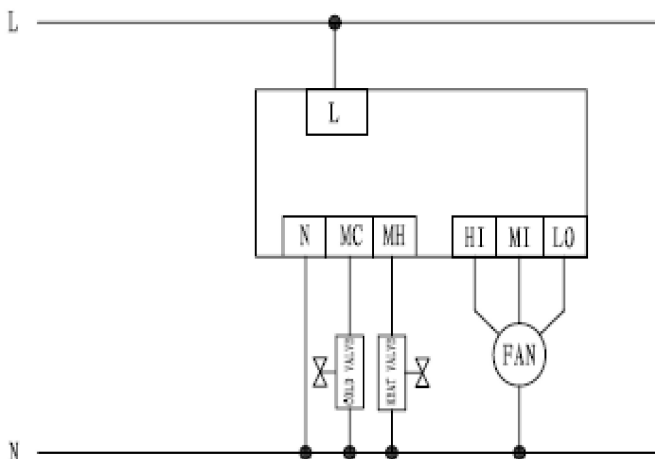

## Dimensions

Note: Mode switch

❄ — COOL  
 ○ — OFF  
 ☀ — HEAT

Speed switch

⚙ — HIGH  
 ⚙ — MED  
 ⚙ — LOW

Note:  
 for EBE 512 model,  
 mode switch will be  
 On/Off, cool only.

## Mounting

EB electronic room thermostat can mounted into a built-in standard junction box with a dimension of 75×75×35 mm or 55×105×48 mm

- The thermostat have terminal connection on the back-side (see the picture)
- Please read this instruction before installation.
- The power should be disconnected before installation.
- Wiring should abide by wiring diagram.
- Keep the thermostat parallel with wall.

**Wiring**

**EBE 512**  
cool / 2-pipe system

**EBH 512**  
cool / heat / 2-pipe system (manual switch)

**EBH 514**  
cool / heat / 4-pipe system

We reserve the right to make changes in our products without any notice which may effect the accuracy of the information contained in this leaflet.