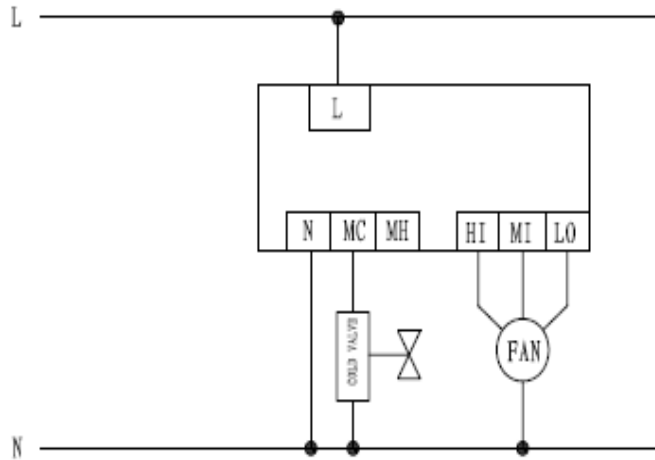

## Dimensions

Note: Mode switch

❄ — COOL  
 ○ — OFF  
 ☀ — HEAT

Speed switch

⚙ — HIGH  
 ⚙ — MED  
 ⚙ — LOW

Note:  
 for EBE 512 model,  
 mode switch will be  
 On/Off, cool only.

## Mounting

EB electronic room thermostat can mounted into a built-in standard junction box with a dimension of 75×75×35 mm or 55×105×48 mm

- The thermostat have terminal connection on the back-side (see the picture)
- Please read this instruction before installation.
- The power should be disconnected before installation.
- Wiring should abide by wiring diagram.
- Keep the thermostat parallel with wall.

**Wiring**

**EBE 512**  
cool / 2-pipe system

**EBH 512**  
cool / heat / 2-pipe system (manual switch)

**EBH 514**  
cool / heat / 4-pipe system

We reserve the right to make changes in our products without any notice which may effect the accuracy of the information contained in this leaflet.