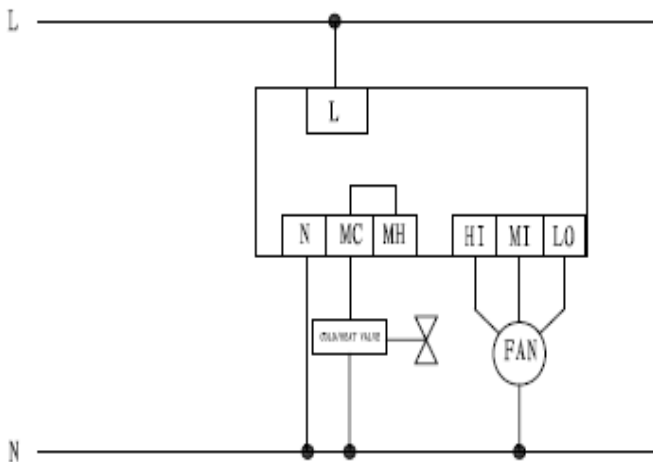

## Dimensions

Note: Mode switch

❄ — COOL  
 ○ — OFF  
 ☀ — HEAT

Speed switch

⚙ — HIGH  
 ⚙ — MED  
 ⚙ — LOW

Note:  
 for EBE 512 model,  
 mode switch will be  
 On/Off, cool only.

## Mounting

EB electronic room thermostat can mounted into a built-in standard junction box with a dimension of 75×75×35 mm or 55×105×48 mm

- The thermostat have terminal connection on the back-side (see the picture)
- Please read this instruction before installation.
- The power should be disconnected before installation.
- Wiring should abide by wiring diagram.
- Keep the thermostat parallel with wall.

**Wiring**

**EBE 512**  
cool / 2-pipe system

**EBH 512**  
cool / heat / 2-pipe system (manual switch)

**EBH 514**  
cool / heat / 4-pipe system

We reserve the right to make changes in our products without any notice which may effect the accuracy of the information contained in this leaflet.