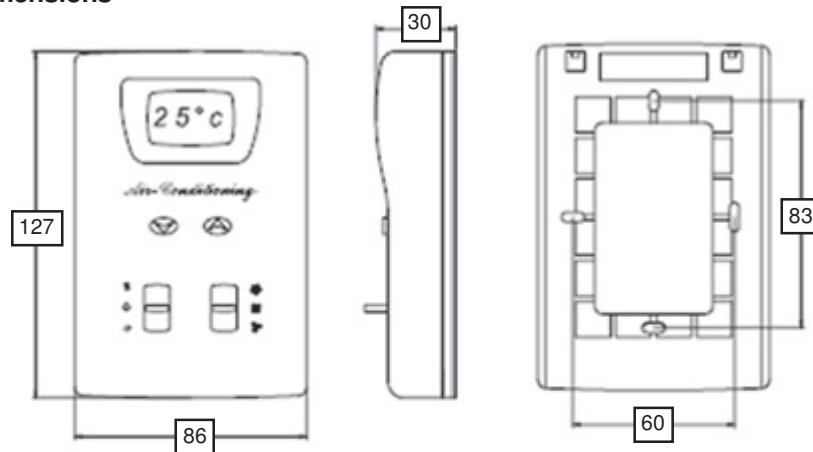

Dimensions

Note: Mode switch

❄ — COOL
○ — OFF
☀ — HEAT

Speed switch

⚙ — HIGH
⚙ — MED
⚙ — LOW

Note:
for EBE 512 model,
mode switch will be
On/Off, cool only.