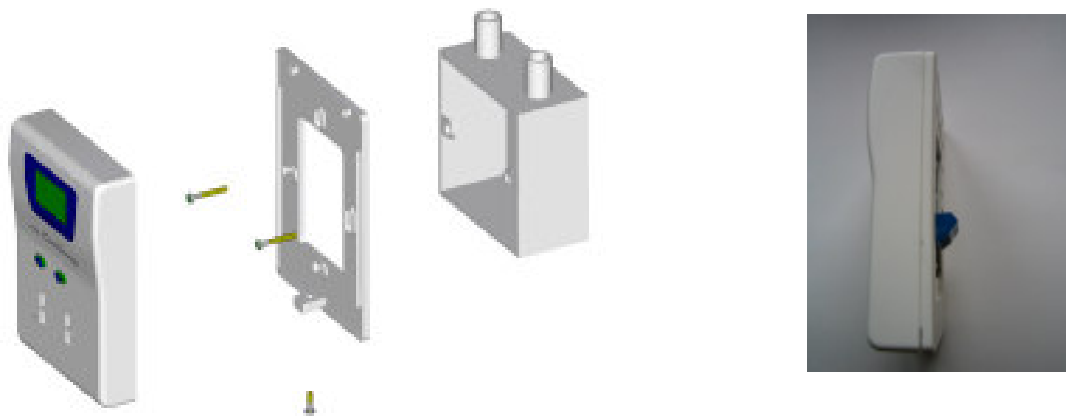

## Dimensions

Note: Mode switch

❄ — COOL  
 ○ — OFF  
 ☀ — HEAT

Speed switch

⚙ — HIGH  
 ⚙ — MED  
 ⚙ — LOW

Note:  
 for EBE 512 model,  
 mode switch will be  
 On/Off, cool only.

## Mounting

EB electronic room thermostat can mounted into a built-in standard junction box with a dimension of 75×75×35 mm or 55×105×48 mm

- The thermostat have terminal connection on the back-side (see the picture)
- Please read this instruction before installation.
- The power should be disconnected before installation.
- Wiring should abide by wiring diagram.
- Keep the thermostat parallel with wall.